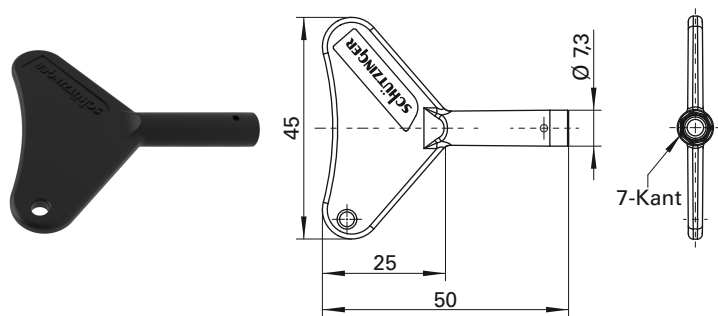

2 x SCHLUESSEL 9050 / SW

- Schlüssel für Verschlussstopfen SEBV9050 / TRANSP zum Verschließen und Verriegeln der Ø 4 mm Sicherheits-Einbau- und -Einpressbuchsen

Best.-Nr. SET SEBV 9050 / TRANSP

- **Farben** siehe Tabelle

SET of sealing plug and key

20 x SEBV 9050 / TRANSP

- Sealing plug for closing and locking Ø 4 mm safety threaded sockets and safety press-in sockets
- Interlock serves as protection for the user
- transparent head, the colour of the socket remains visible
- the attachment and locking or loosening and removal of the sealing plug is implemented with the special key 9050

2 x SCHLUESSEL 9050 / SW

- Key for sealing plug SEBV 9050 / TRANSP for closing and locking Ø 4 mm safety threaded and press-in sockets

Order No. SET SEBV 9050 / TRANSP

- **colours** see table

Montagehinweis / Mounting instructions

Insert the key and turn it to the left with light pressure until the plug loosens and comes out.

Allgemeine Angaben

Best.-Nr.	SET SEBV 9050 / TRANSP
Farbe	transparent / schwarz
SET SEBV 9050 TRANSP besteht aus:	
SEBV 9050 / TRANSP	20 Stück
SCHLUESSEL 9050 / SW	2 Stück