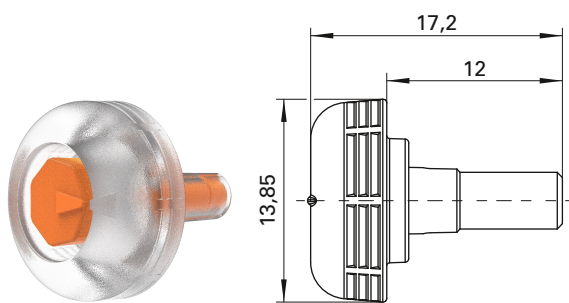

2 x SCHLUESSEL 9050 / SW

- Schlüssel für Verschlussstopfen SEBV9050 / TRANSP zum Verschließen und Verriegeln der Ø 4 mm Sicherheits-Einbau- und -Einpressbuchsen

Best.-Nr. SET SEBV 9050 / TRANSP

- **Farben** siehe Tabelle

SET of sealing plug and key

20 x SEBV 9050 / TRANSP

- Sealing plug for closing and locking Ø 4 mm safety threaded sockets and safety press-in sockets
- Interlock serves as protection for the user
- transparent head, the colour of the socket remains visible
- the attachment and locking or loosening and removal of the sealing plug is implemented with the special key 9050

2 x SCHLUESSEL 9050 / SW

- Key for sealing plug SEBV 9050 / TRANSP for closing and locking Ø 4 mm safety threaded and press-in sockets

Order No. SET SEBV 9050 / TRANSP

- **colours** see table

Montagehinweis / Mounting instructions

Insert the key and turn it to the left with light pressure until the plug loosens and comes out.

Allgemeine Angaben

Best.-Nr.	SET SEBV 9050 / TRANSP
Farbe	transparent / schwarz
SET SEBV 9050 TRANSP besteht aus:	
SEBV 9050 / TRANSP	20 Stück
SCHLUESSEL 9050 / SW	2 Stück